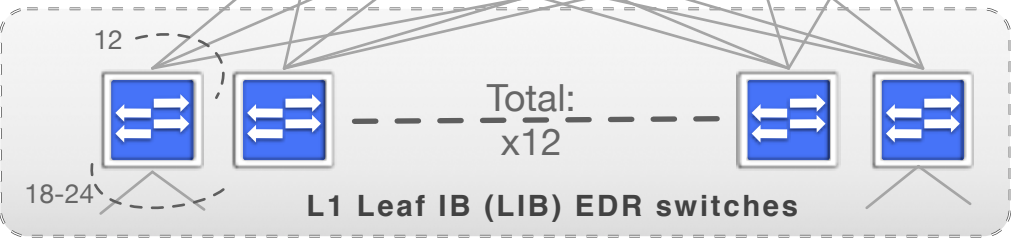

CDC S-02-005 (Airflow - iris, storage)

Fat-Tree  
Blocking 1:1.5  
6xL2, 12xL1

L2 Spine IB (SIB) EDR switches

L1 Leaf IB (LIB) EDR switches

iris cluster  
(compute nodes,  
servers...)

Shared Storage aion+iris  
(GPFS, Lustre...)

CDC S-02-004 (DLC - aion)

Fat-Tree  
Blocking 1:2  
4xL2, 8xL1

L2 Spine IB HDR switches

L1 Leaf IB HDR switches

aion cluster  
(compute nodes S-02-004,  
servers S-02-005...)