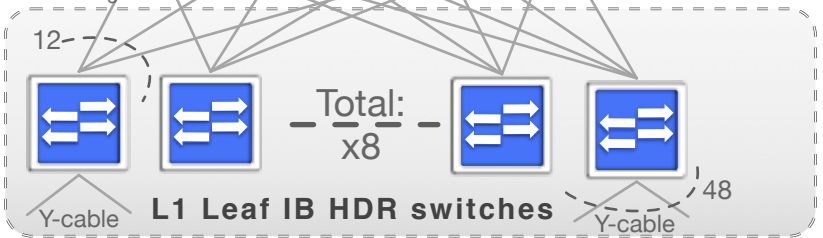

CDC S-02-005 (Airflow - iris, storage)

Fat-Tree  
Blocking 1:1.5  
6xL2, 12xL1

L2 Spine IB (SIB) EDR switches

L1 Leaf IB (LIB) EDR switches

iris cluster  
(compute nodes,  
servers...)

Shared Storage aion+iris  
(GPFS, Lustre...)

CDC S-02-004 (DLC - aion)

Fat-Tree  
Blocking 1:2  
4xL2, 8xL1

L2 Spine IB HDR switches

L1 Leaf IB HDR switches

aion cluster  
(compute nodes S-02-004,  
servers S-02-005...)